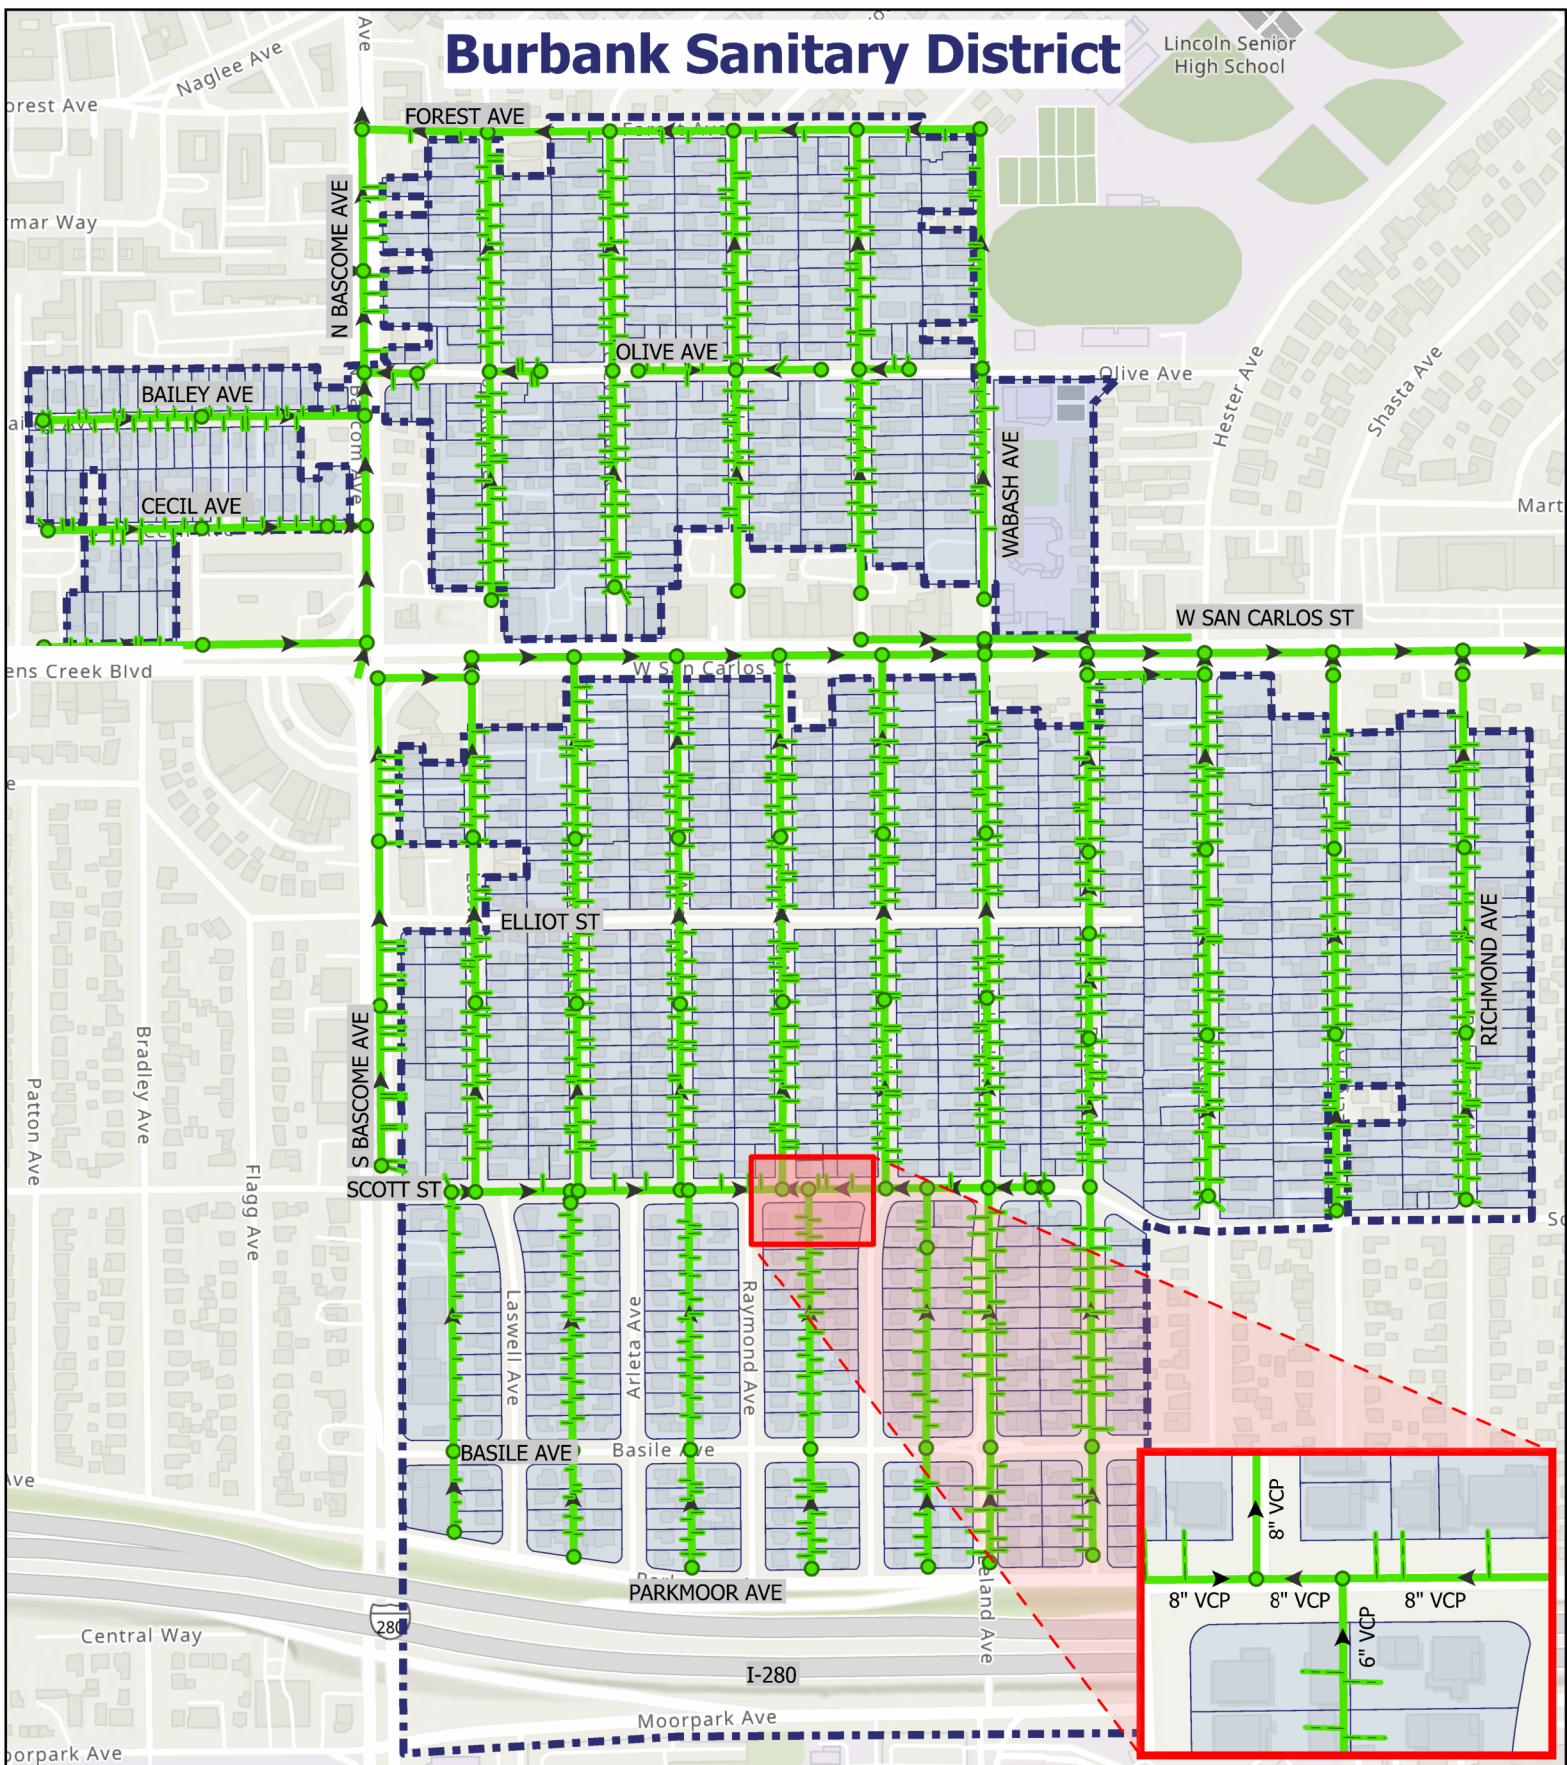

# Burbank Sanitary District

## LEGEND

- BSD\_Manholes
- BSD\_ssLaterals
- ➔ BSD\_Mainlines
- BSD\_Boundary
- BSD\_Parcels

Sources: Esri, Vantor, Airbus DS, USGS, NGA, NASA, CGIAR, N. Robinson, NCEAS, NLS, OS, INM, Geodatasynthesen, Rijkswaterstaat, GSA, Googol, FEMA, USGS, Bureau of Land Management, ERM, NPS, US Census Bureau, USDA, USFWS